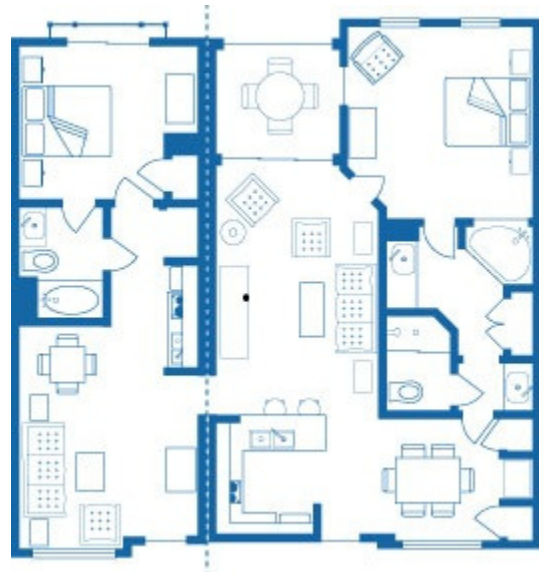

Messengers of Love's Spring Raffle

$100 or 3 for $250. Only 500 tickets. Drawing: May 31st, 2013. 832-539-2444,
messengersoflove@gmail.com

All proceeds benefit the orphaned and poor children of Vietnam

---

GRAND PRIZE – A WEEK AT HARBORSIDE RESORT IN ATLANTIS , NASSAU, BAHAMAS AUG 31- SEPT 7, 2013

($ 7,500 VALUE)

SEASIDE FANTASY

In The Bahamas on Paradise Island, natural, tropical beauty combines with modern luxuries and legendary splendor to create an unparalleled vacation experience, all just steps away from the world's hottest travel adventure destination.

FEEL THE ADVENTURE

Never before have so many alluring options existed in one place. From the world's largest open-air marine habitat to daring Mayan Temple water slides, you'll find it all, including exceptional spa, salon, sports and shopping facilities.

<http://www.familyfunatatlantis.com/>

2 BEDROOM LOCKOFF

Occupancy of 9. When booking a 2-bedroom lockoff we guarantee that both units will be attached. We can also have the units separated - but close by - if you prefer.